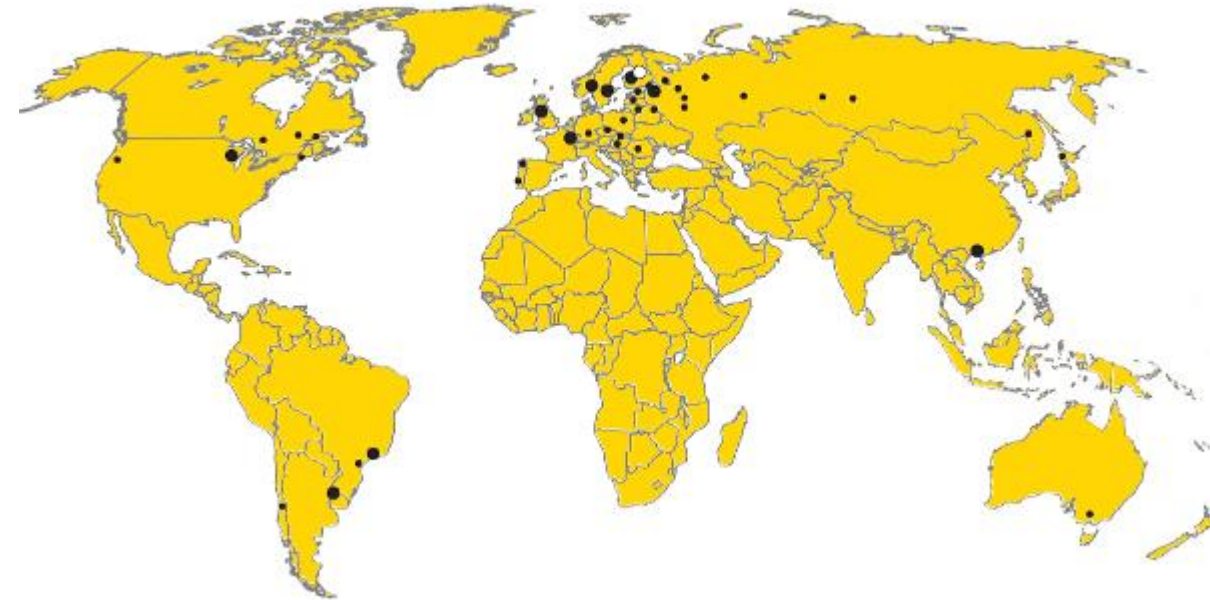

Ponsse Network

Russia and Belarus

- LLC Ponsse
- LLC Dormashimport
- LLC Kostroma-Service-Ponsse
- LLC Lespromservice
- LLC Parts Service
- LLC PKF Gidroservice
- LLC Remtehnika
- ODO Udarnik, Belarus
- LLC Nord-West Kom
- LLC VologdaSkan
- LLC Zeppelin Rusland

**The share of our operations is 15% of
the total work of Ponsse**