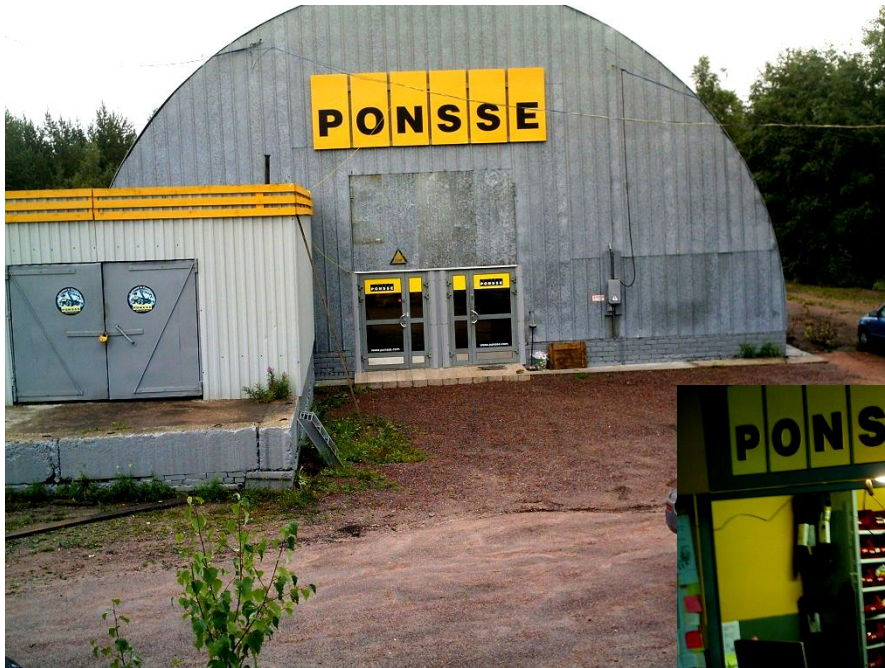

The branch of LLC Ponsse in Pitkyaranta in 2007 (Karelia)