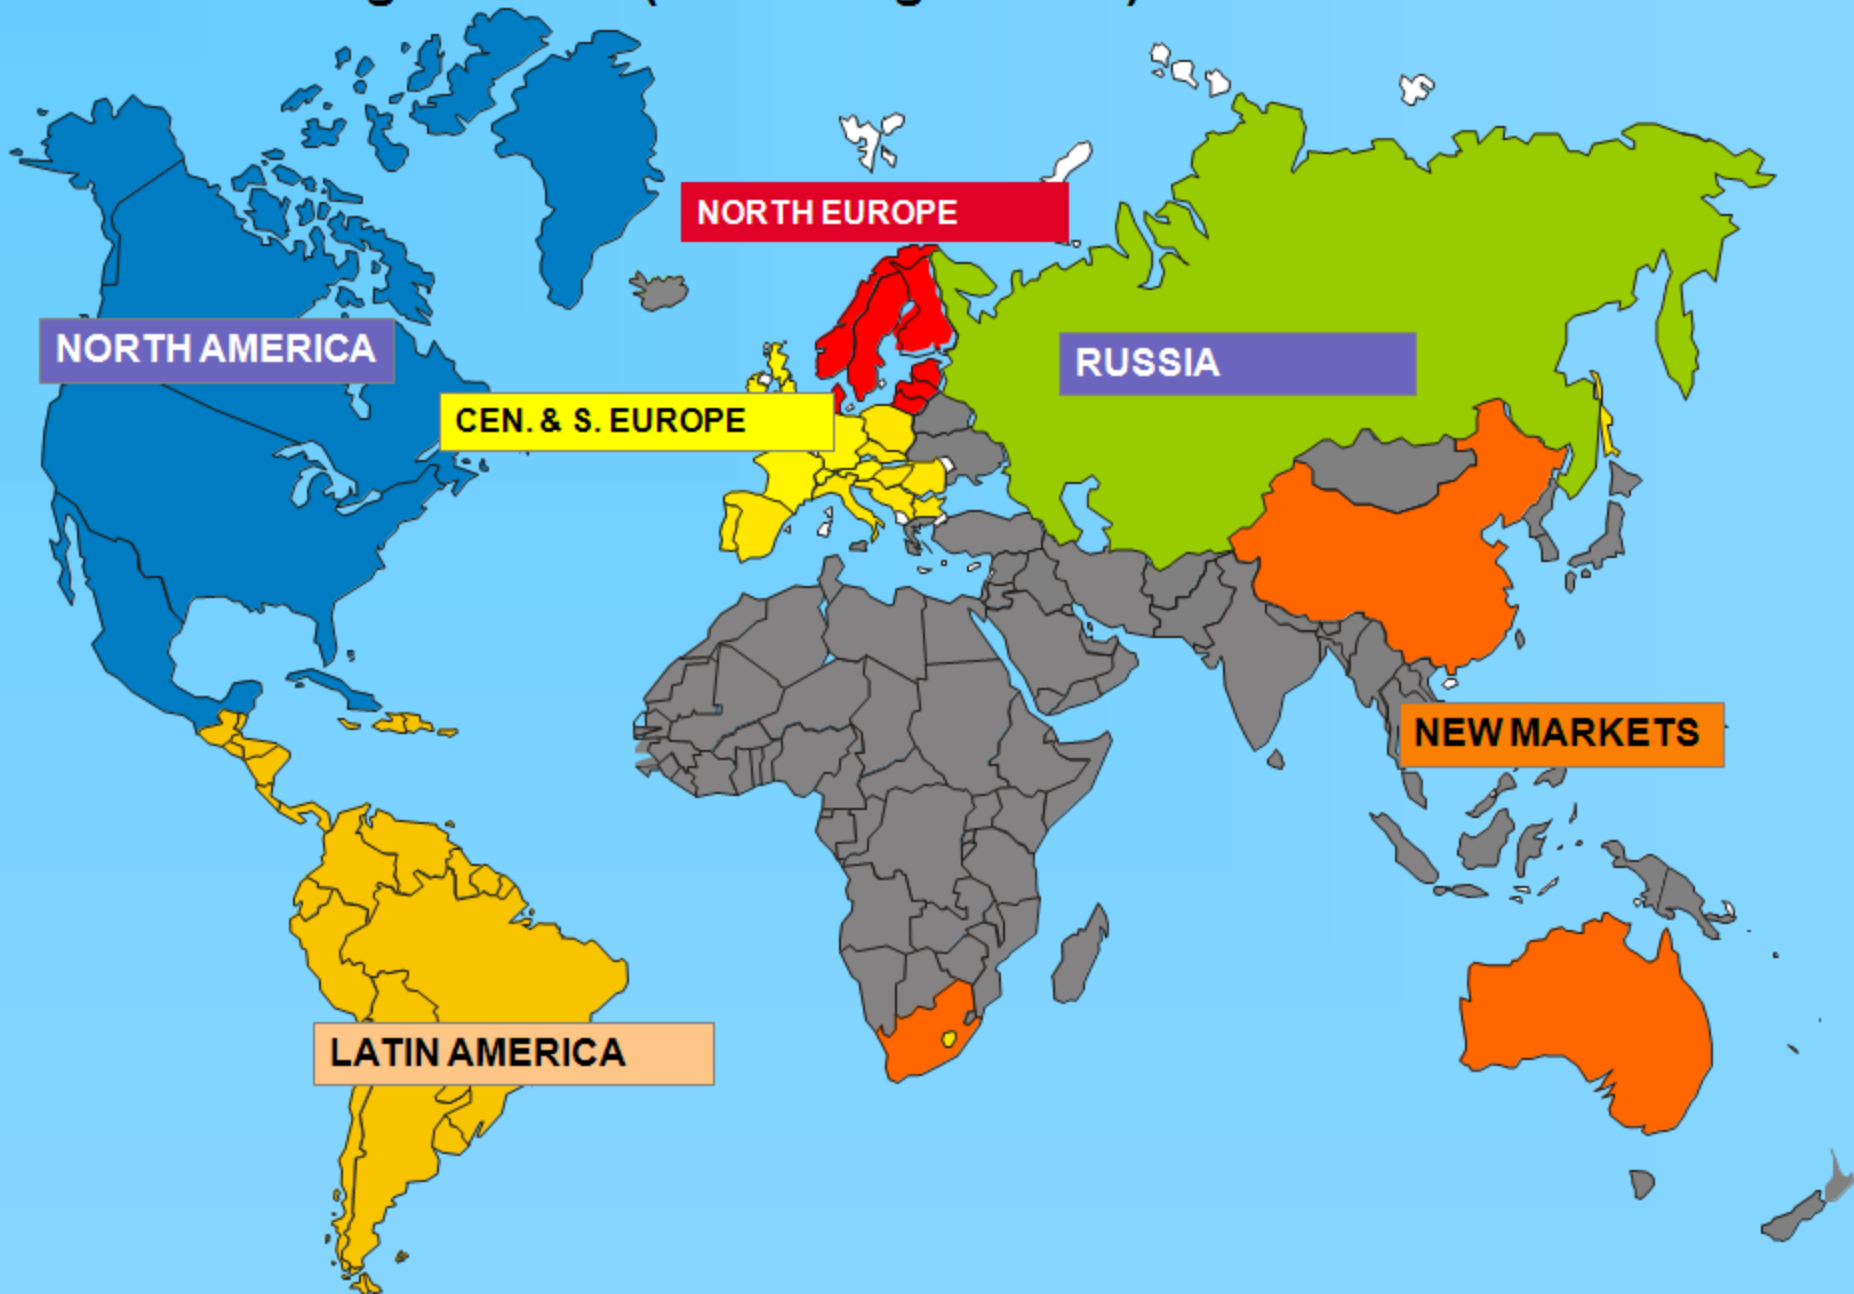

Global organization (six strategic areas)